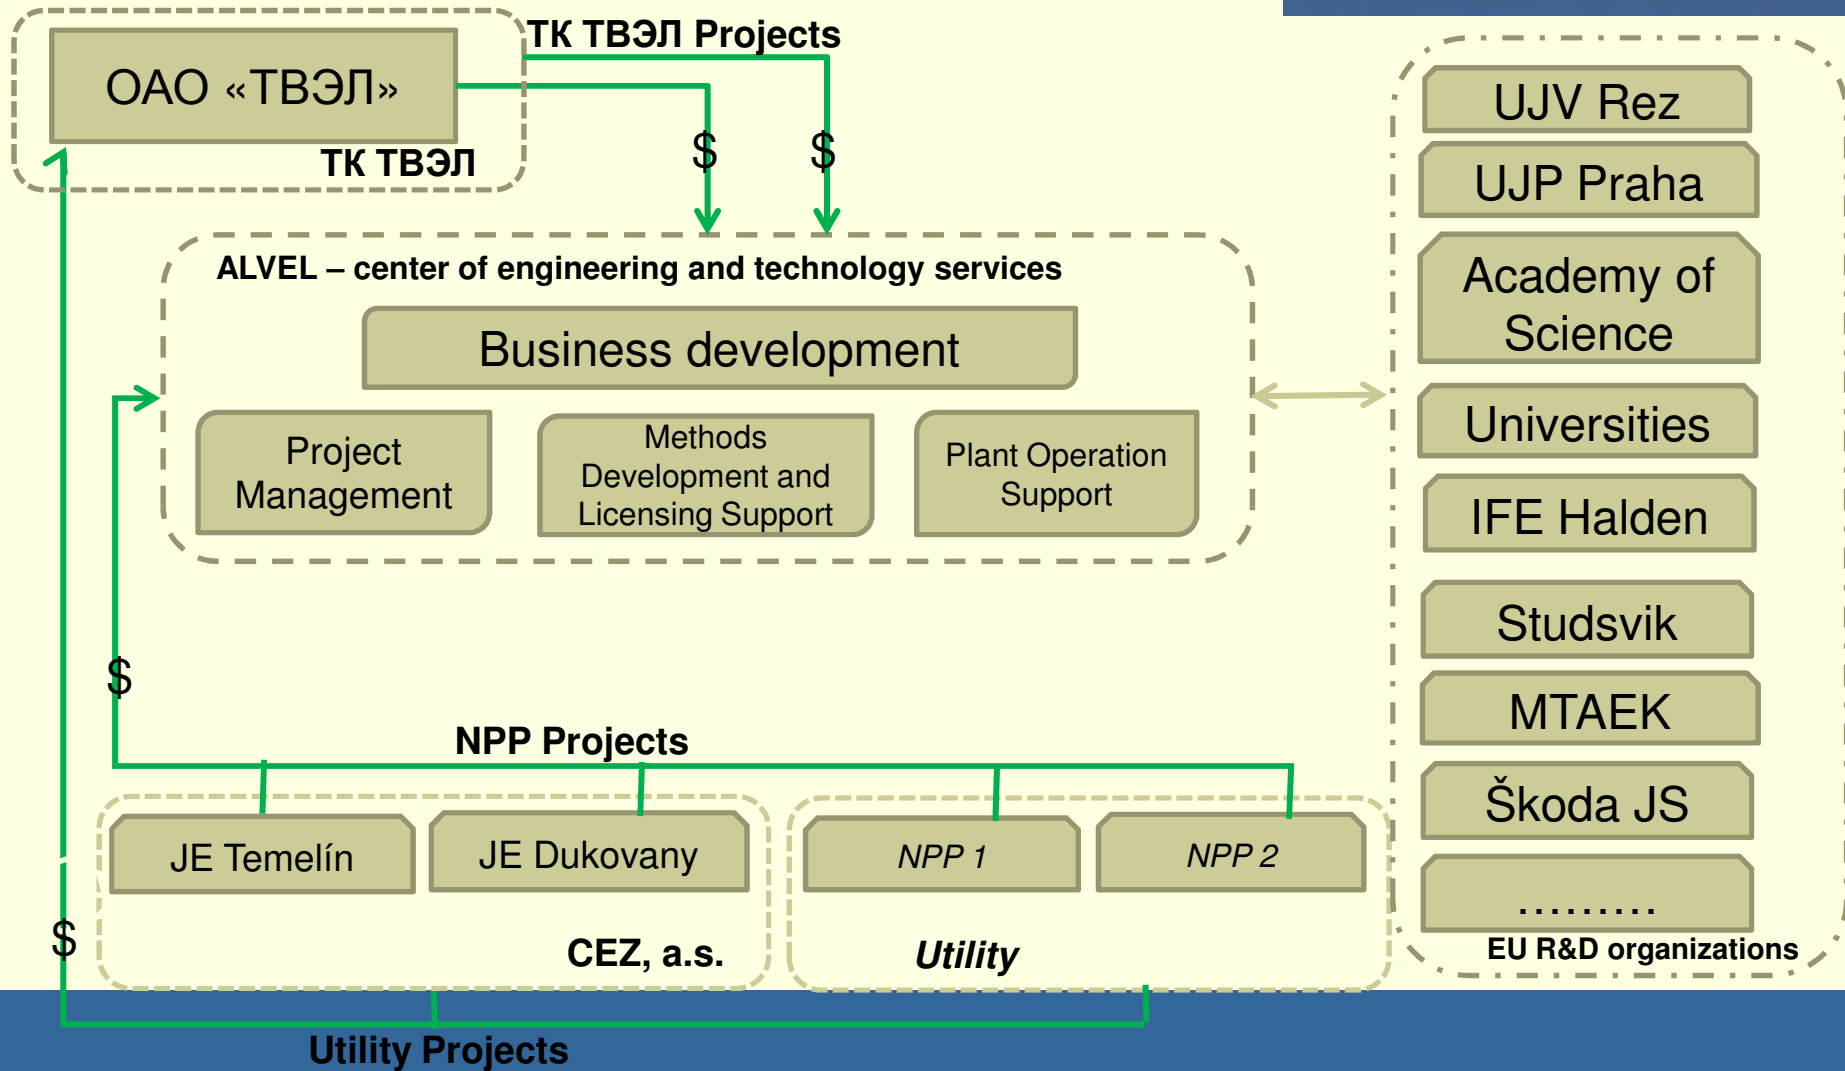

ALVEL Business model

ALVEL